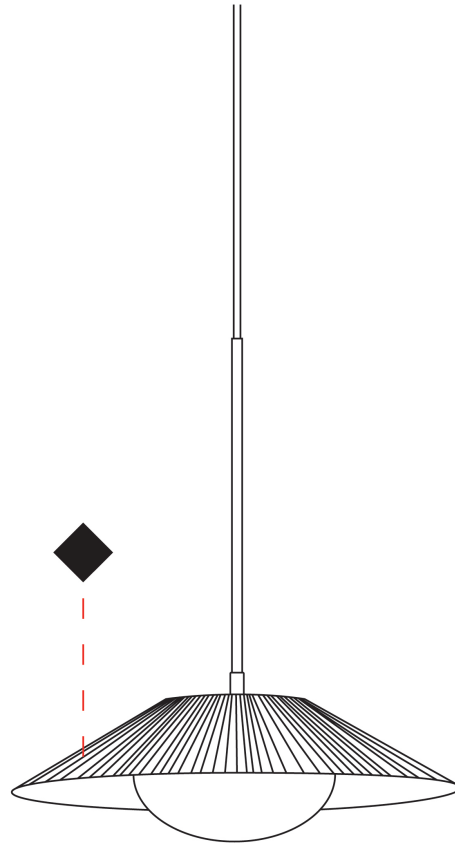

GENERAL

Series: Arctic Circle
 Brand: Milan
 Division: Design
 Mounting Type: Suspension
 Mounting Location: Ceiling
 Subcategory: Pendant

PHYSICAL

Shape: Cone
 Diameter (mm): 350
 Diameter (in): 13 3/4
 Height (mm): 393
 Height (in): 15 1/2
 Max. Overall Height (mm): 3000
 Max. Overall Height (in): 118 1/8
 Light Distribution: Direct
 Diffuser: Opal Triplex acid-etched glass
 Fixture Finish: TUG / CRE
 Fixture Material: Ribbon / Aluminum
 Cable Details: 3000mm / 118 1/8" Cable

ARCTIC CIRCLE SUSPENSION

D91232-

PROJECT

TYPE

SPECIFIER

QUANTITY

DATE

D

GENERAL

Series: Arctic Circle
 Brand: Milan
 Division: Design
 Mounting Type: Suspension
 Mounting Location: Ceiling
 Subcategory: Pendant

PHYSICAL

Shape: Cone
 Diameter (mm): 450
 Diameter (in): 17 11/16
 Height (mm): 393
 Height (in): 15 1/2
 Max. Overall Height (mm): 3000
 Max. Overall Height (in): 118 1/8
 Light Distribution: Direct
 Diffuser: Opal Triplex acid-etched glass
 Fixture Finish: TUG / CRE
 Fixture Material: Ribbon / Aluminum
 Cable Details: 3000mm / 118 1/8" Cable

GENERAL

Series: Arctic Circle
 Brand: Milan
 Division: Design
 Mounting Type: Suspension
 Mounting Location: Ceiling
 Subcategory: Pendant

PHYSICAL

Shape: Cone
 Diameter (mm): 550
 Diameter (in): 21 ⁵/₈
 Height (mm): 393
 Height (in): 15 ¹/₂
 Max. Overall Height (mm): 3000
 Max. Overall Height (in): 118 ¹/₈
 Light Distribution: Direct
 Diffuser: Opal Triplex acid-etched glass
 Fixture Finish: TUG / CRE
 Fixture Material: Ribbon / Aluminum
 Cable Details: 3000mm / 118 1/8" Cable